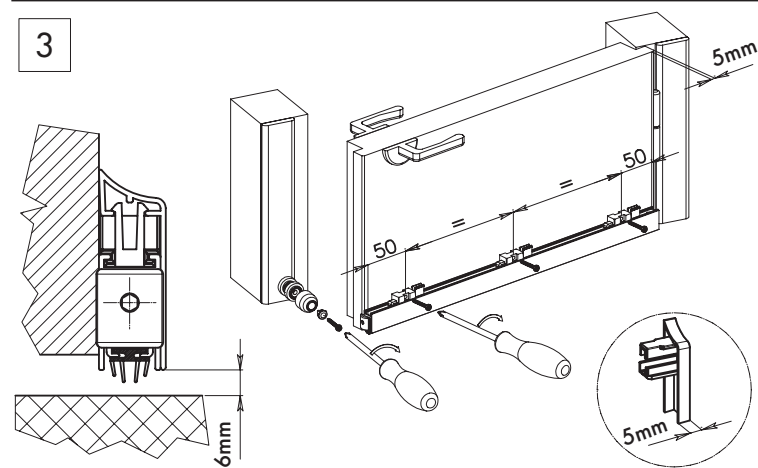

INSTALLAZIONE CON PULSANTE LATO CERNIERA  
FITTING WITH PLUNGER ON HINGE SIDE

ASAPP

INSTALLAZIONE CON PULSANTE LATO MANIGLIA  
FITTING WITH PLUNGER ON LOCK SIDE

C.C.E. cares about the environment. Our factory uses 100% solar power electricity. This sheet is printed on 100% recyclable paper.