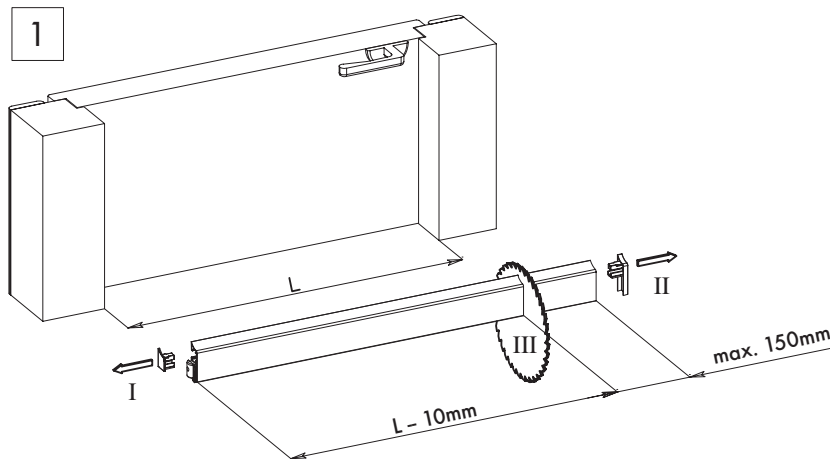

INSTALLAZIONE CON PULSANTE LATO CERNIERA  
FITTING WITH PLUNGER ON HINGE SIDE

ASAPP

INSTALLAZIONE CON PULSANTE LATO MANIGLIA  
FITTING WITH PLUNGER ON LOCK SIDE

C.C.E. cares about the environment. Our factory uses 100% solar power electricity. This sheet is printed on 100% recyclable paper.