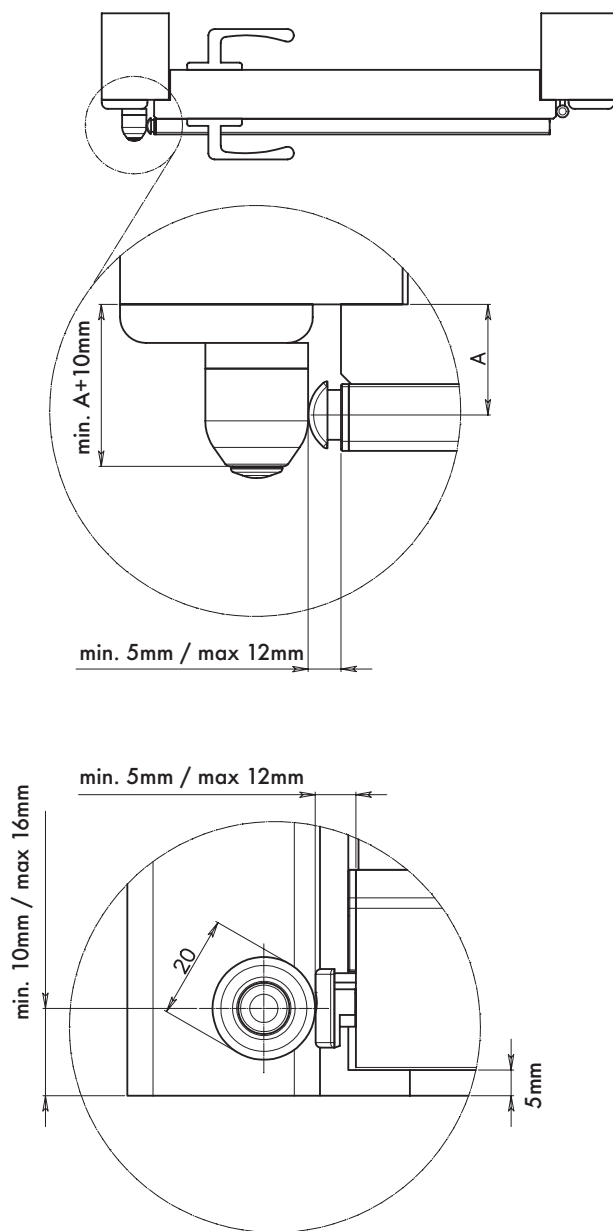

INSTALLAZIONE CON PULSANTE LATO CERNIERA  
FITTING WITH PLUNGER ON HINGE SIDE

ASAPP

INSTALLAZIONE CON PULSANTE LATO MANIGLIA  
FITTING WITH PLUNGER ON LOCK SIDE

C.C.E. cares about the environment. Our factory uses 100% solar power electricity. This sheet is printed on 100% recyclable paper.