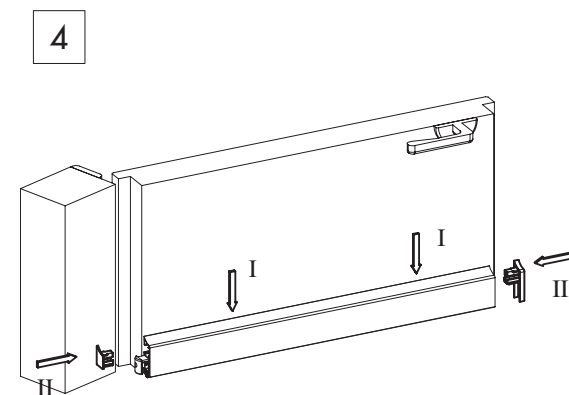

INSTALLAZIONE CON PULSANTE LATO CERNIERA  
FITTING WITH PLUNGER ON HINGE SIDE

ASAPP

INSTALLAZIONE CON PULSANTE LATO MANIGLIA  
FITTING WITH PLUNGER ON LOCK SIDE

C.C.E. cares about the environment. Our factory uses 100% solar power electricity. This sheet is printed on 100% recyclable paper.