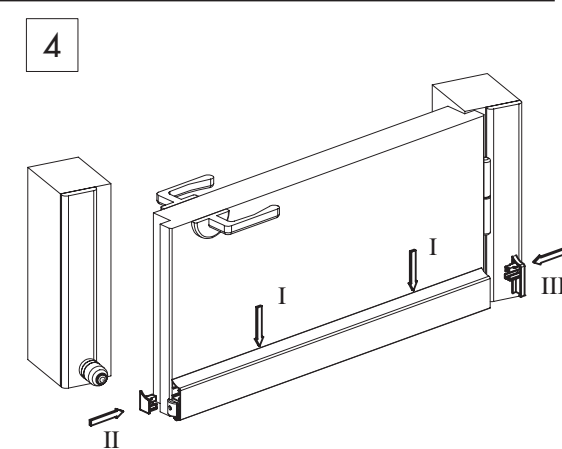

INSTALLAZIONE CON PULSANTE LATO CERNIERA  
FITTING WITH PLUNGER ON HINGE SIDE

ASAPP

INSTALLAZIONE CON PULSANTE LATO MANIGLIA  
FITTING WITH PLUNGER ON LOCK SIDE

C.C.E. cares about the environment. Our factory uses 100% solar power electricity. This sheet is printed on 100% recyclable paper.