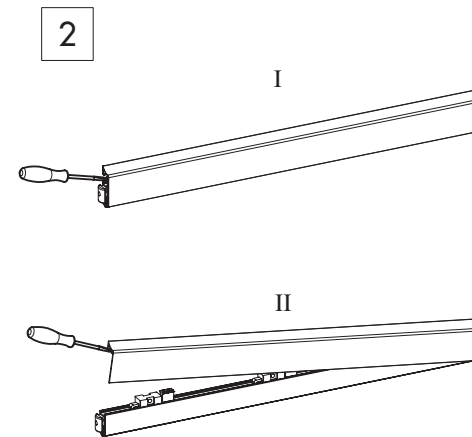

INSTALLAZIONE CON PULSANTE LATO CERNIERA  
FITTING WITH PLUNGER ON HINGE SIDE

ASAPP

INSTALLAZIONE CON PULSANTE LATO MANIGLIA  
FITTING WITH PLUNGER ON LOCK SIDE

C.C.E. cares about the environment. Our factory uses 100% solar power electricity. This sheet is printed on 100% recyclable paper.