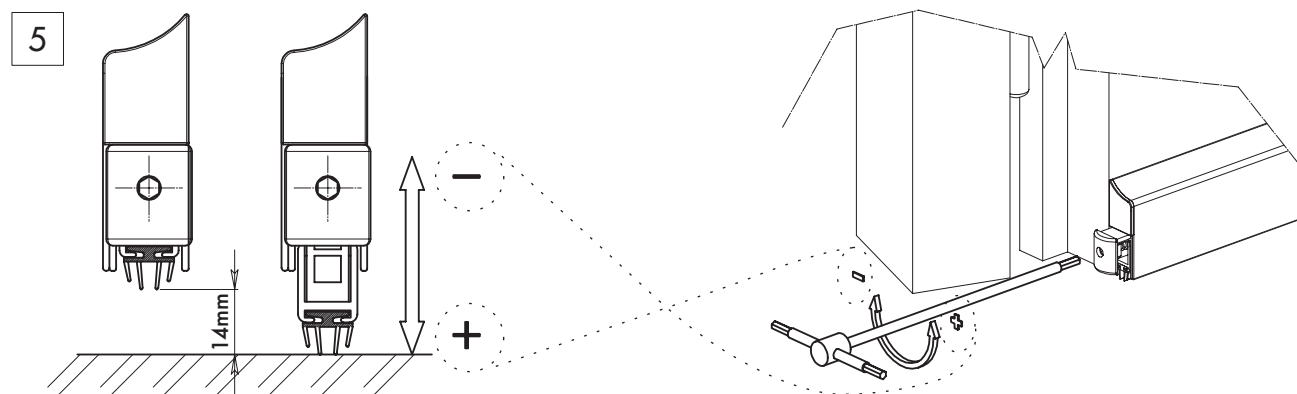

INSTALLAZIONE CON PULSANTE LATO CERNIERA  
FITTING WITH PLUNGER ON HINGE SIDE

ASAPP

INSTALLAZIONE CON PULSANTE LATO MANIGLIA  
FITTING WITH PLUNGER ON LOCK SIDE

C.C.E. cares about the environment. Our factory uses 100% solar power electricity. This sheet is printed on 100% recyclable paper.