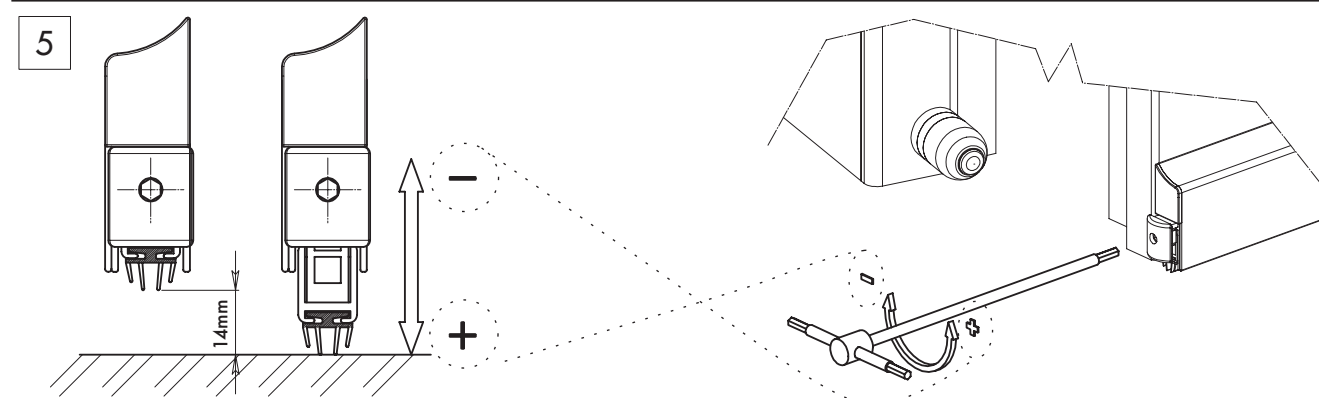

INSTALLAZIONE CON PULSANTE LATO CERNIERA  
FITTING WITH PLUNGER ON HINGE SIDE

ASAPP

INSTALLAZIONE CON PULSANTE LATO MANIGLIA  
FITTING WITH PLUNGER ON LOCK SIDE

C.C.E. cares about the environment. Our factory uses 100% solar power electricity. This sheet is printed on 100% recyclable paper.