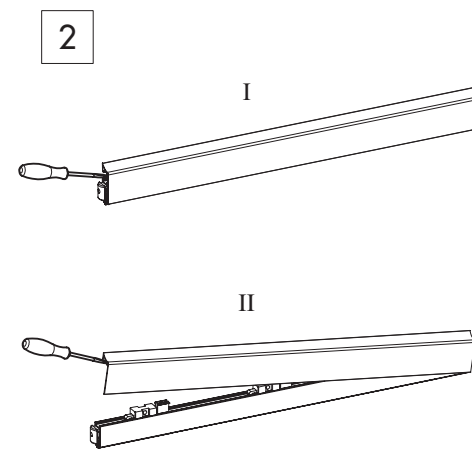

INSTALLAZIONE CON PULSANTE LATO CERNIERA  
FITTING WITH PLUNGER ON HINGE SIDE

ASAPP

INSTALLAZIONE CON PULSANTE LATO MANIGLIA  
FITTING WITH PLUNGER ON LOCK SIDE

C.C.E. cares about the environment. Our factory uses 100% solar power electricity. This sheet is printed on 100% recyclable paper.