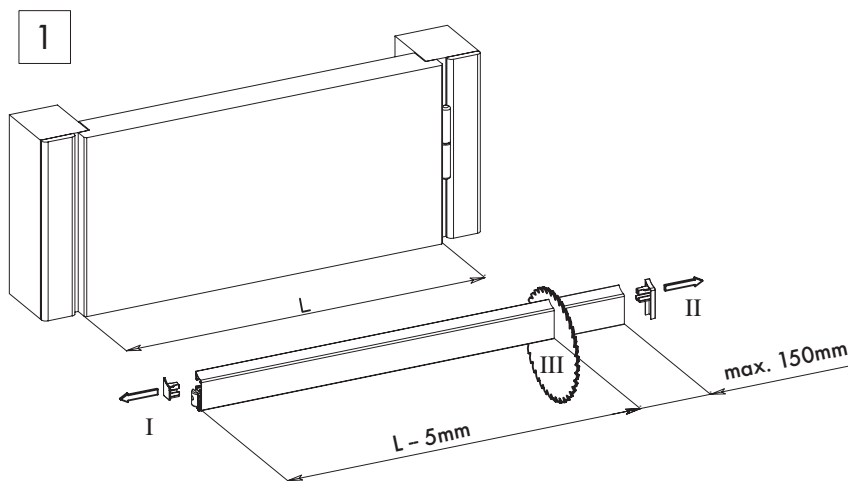

INSTALLAZIONE CON PULSANTE LATO CERNIERA  
FITTING WITH PLUNGER ON HINGE SIDE

ASAPP

INSTALLAZIONE CON PULSANTE LATO MANIGLIA  
FITTING WITH PLUNGER ON LOCK SIDE

C.C.E. cares about the environment. Our factory uses 100% solar power electricity. This sheet is printed on 100% recyclable paper.