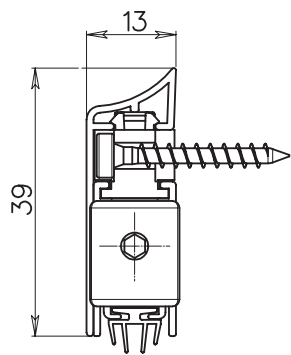

INSTALLAZIONE CON PULSANTE LATO CERNIERA  
FITTING WITH PLUNGER ON HINGE SIDE

ASAPP

INSTALLAZIONE CON PULSANTE LATO MANIGLIA  
FITTING WITH PLUNGER ON LOCK SIDE

C.C.E. cares about the environment. Our factory uses 100% solar power electricity. This sheet is printed on 100% recyclable paper.