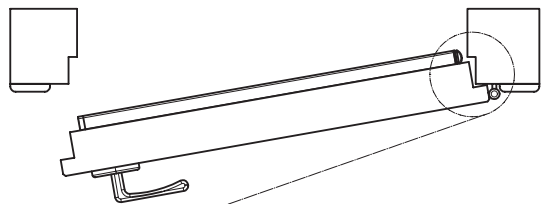

INSTALLAZIONE CON PULSANTE LATO CERNIERA  
FITTING WITH PLUNGER ON HINGE SIDE

ASAPP

INSTALLAZIONE CON PULSANTE LATO MANIGLIA  
FITTING WITH PLUNGER ON LOCK SIDE

C.C.E. cares about the environment. Our factory uses 100% solar power electricity. This sheet is printed on 100% recyclable paper.