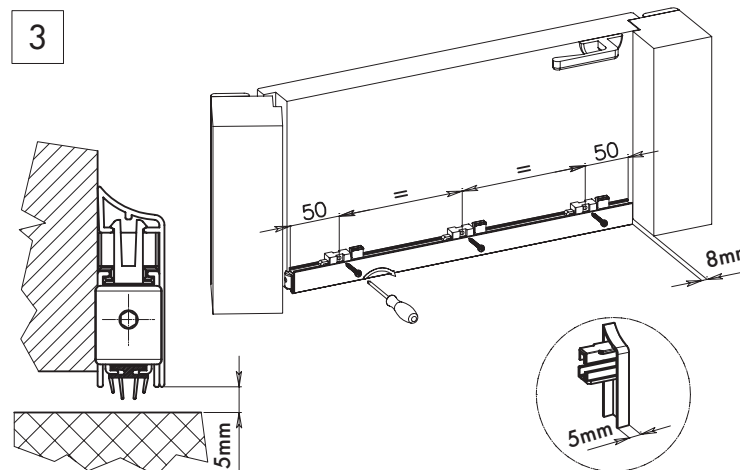

INSTALLAZIONE CON PULSANTE LATO CERNIERA  
FITTING WITH PLUNGER ON HINGE SIDE

ASAPP

INSTALLAZIONE CON PULSANTE LATO MANIGLIA  
FITTING WITH PLUNGER ON LOCK SIDE

C.C.E. cares about the environment. Our factory uses 100% solar power electricity. This sheet is printed on 100% recyclable paper.