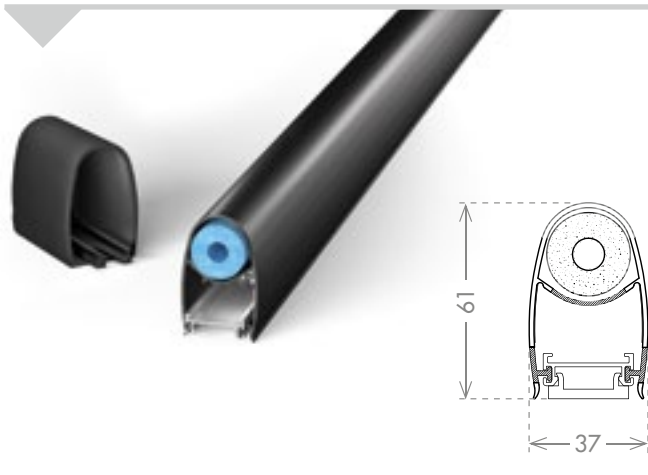

TEMPERATURE

COMPATTA PASSIVA

code: **COMPAPA**