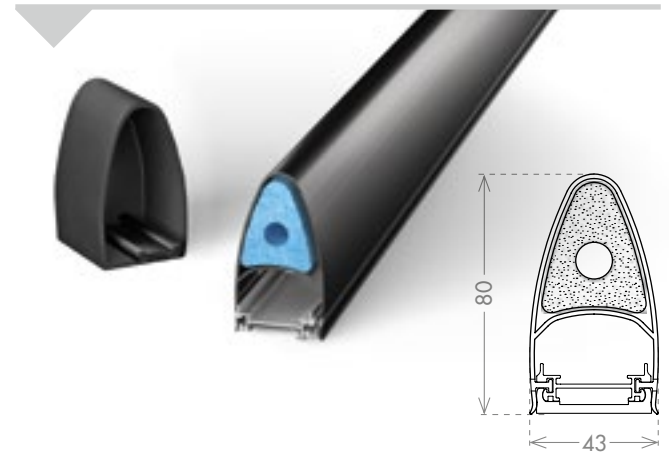

MULTI PASSIVA

code: **MULTIPA**