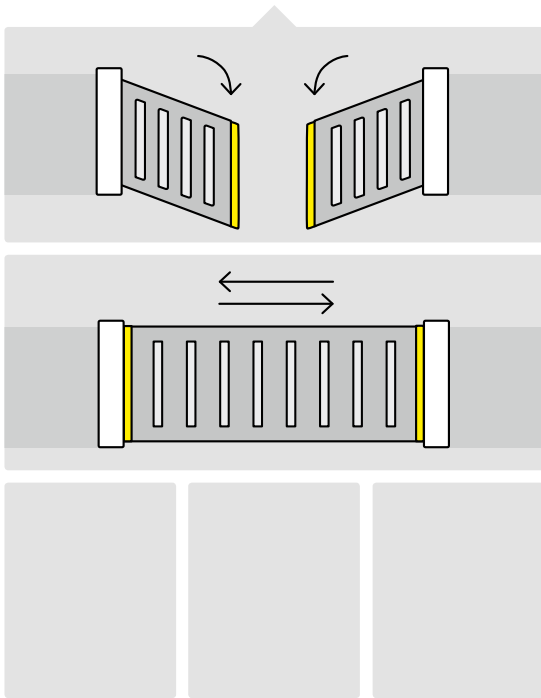

APPLICATIONS

SIZES

LENGTHS AND TRIMMING