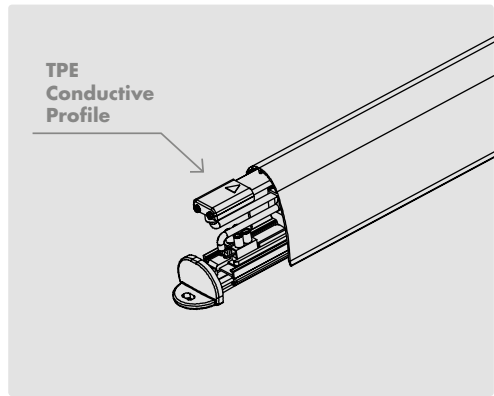

TECHNOLOGY

APPLICATIONS

SIZES

LENGTHS AND TRIMMING