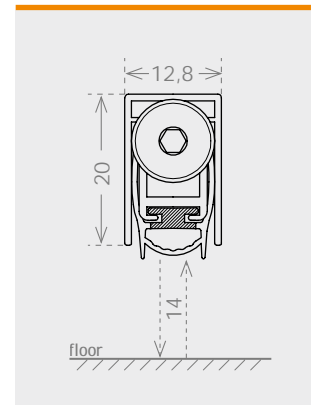

certification

application

TIMBER DOOR

SECURITY DOOR

plunger type

size 12,8x20 mm

seals

50 dB Rw
IFT Cert. n.
PB-G03-04-en
01_PB06