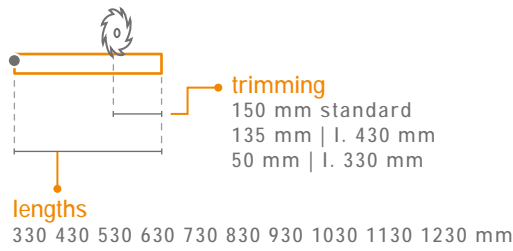

certification

application

TIMBER DOOR

SECURITY DOOR

plunger type

size 12,8x20 mm

seals

50 dB Rw
IFT Cert. n.
PB-G03-04-en
01_PB06