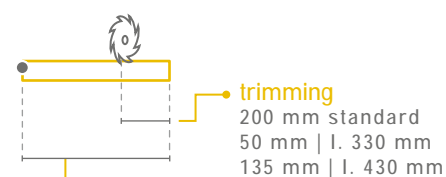

TREND FILLER

cod. ASTDFIL

EN The seal adapts to every kind of uneven floors with joints or bumps. Light and inexpensive, this model is equipped with Filler seal.

lengths

330 430 530 630 730 830 930 1030 1130 1230 mm

application

plunger type

size 12x20 mm

seals

fixing type

closing plug included

optional

ACTUATOR PIVOT cod. ACAPIV p. 153