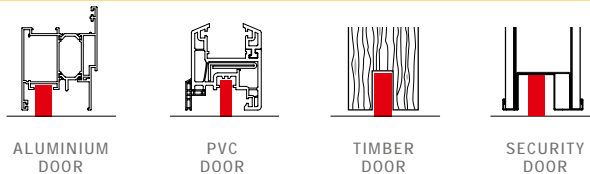

application