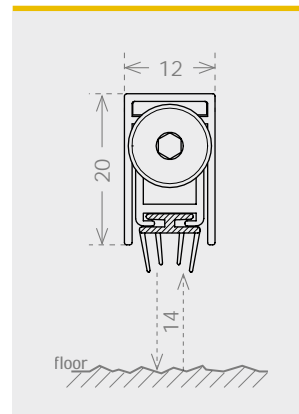

TREND FILLER

cod. ASTDFIL

EN The seal adapts to every kind of uneven floors with joints or bumps. Light and inexpensive, this model is equipped with Filler seal.

lengths

330 430 530 630 730 830 930 1030 1130 1230 mm

application

plunger type

size 12x20 mm

seals

fixing type

closing plug included

optional

ACTUATOR PIVOT cod. ACAPIV p. 153