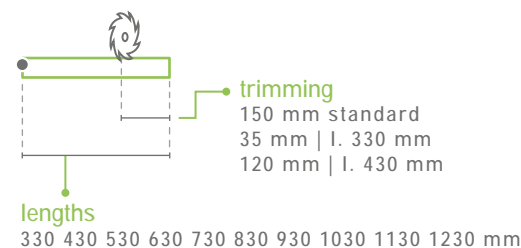

SMALL

cod. ASMALL

EN The smallest among CCE's automatic seals, available with many different combinations of seals and plungers. This model can be installed in aluminum doors, wooden doors and PVC doors with little space for automatic seals.

certification

application

ALUMINIUM
DOOR

PVC
DOOR

TIMBER
DOOR

SECURITY
DOOR

plunger type

size 11,7x12,5 mm