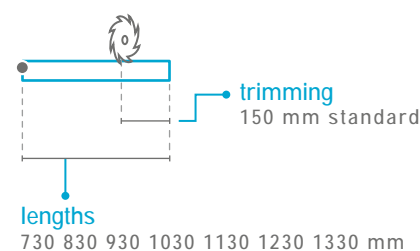

GLASS CHRONO

cod. ASGLACHR

EN High performance Glass model with the new Chrono technology of hydraulic delayed drop of the seal (CCE patent). The seal drops only after the door is completely closed avoiding friction and noise. For the proper functioning of this model it is important to indicate if the application is on right opening or on left opening doors.