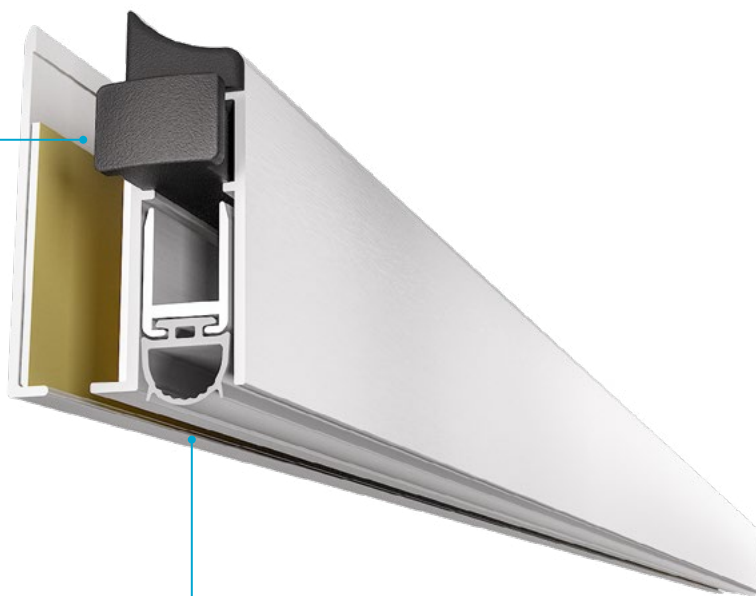

GLASS CHRONO

cod. ASGLACHR

EN High performance Glass model with the new Chrono technology of hydraulic delayed drop of the seal (CCE patent). The seal drops only after the door is completely closed avoiding friction and noise. For the proper functioning of this model it is important to indicate if the application is on right opening or on left opening doors.

colours

application

plunger type

closing plug included

size 13x40 mm

seals

fixing type

! important !

CHOOSE L / R

new technology

HYDRAULIC DELAYED CLOSING

IT Sul modello Glass abbiamo applicato la tecnologia Chrono a discesa idraulica ritardata (brevetto CCE), rendendolo ancora più performante. La guarnizione scende solo qualche secondo dopo che la porta è già chiusa, evitando attrito con il pavimento e rumore. Su questo modello è necessario scegliere se va applicato su porte con apertura destra o sinistra.

DE Wir haben die neue Technologie Chrono mit verzögerter, hydraulischer Absenkung (CCE-Patent), auch auf das Modell Glass angewandt und es so noch leistungsstärker gemacht. Die Dichtung senkt sich erst einige Sekunden nach dem Schließen der Tür und vermeidet so Bodenreibung und Lärm. Bei diesem Modell ist es erforderlich, zu wählen, ob es auf rechts- oder linksöffnende Türen angebracht wird.

FR Sur la base du modèle Glass, avons appliqué la nouvelle technologie Chrono de descente hydraulique retardée (brevetée par CCE), ce qui le rend encore plus performant. Le joint descend seulement quelques secondes après que la porte soit fermée, évitant frottement et bruit avec le sol. Avec ce modèle, il est nécessaire de spécifier ouverture à droite ou à gauche.