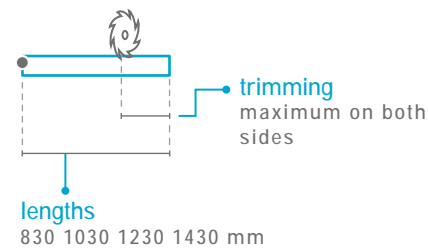

# GLASS BRUSH

COD. ASGLABR

**EN** Basic and elegant, this model can easily be fixed by a high-sealing tape. Thanks to a self-regulating spring, the polypropylene brush is always in contact with the floor. Available in different profile finishing, this product can be shortened on both sides.

## application

size 8,5x28 mm