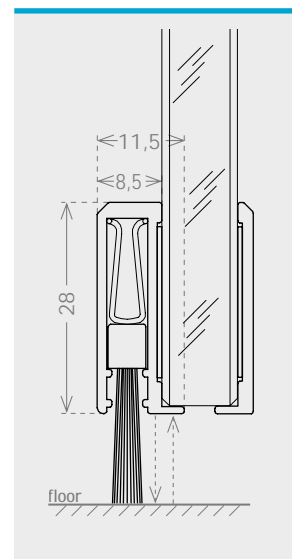

# GLASS BRUSH

COD. ASGLABR

**EN** Basic and elegant, this model can easily be fixed by a high-sealing tape. Thanks to a self-regulating spring, the polypropylene brush is always in contact with the floor. Available in different profile finishing, this product can be shortened on both sides.

## application

size 8,5x28 mm