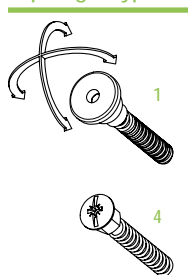

# EUREKA

cod. ASEU  
cod. ASEUS

**EN** The first CCE's automatic drop down seal. Small in its dimensions and easy to fix thanks to the preassembled nail. A great solution for wooden doors with small space for automatic seals.

## lengths

330 430 530 630 730 830 930 1030 1130 1230 mm

## size 10x18 mm