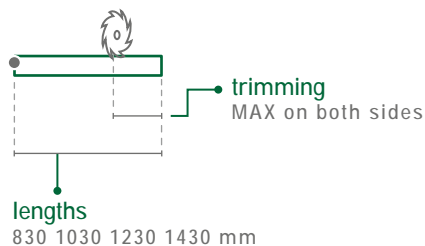

ECOBRUSH

cod. ASECOBR

EN Simple and elegant, this product is thought for external application on existing swing doors. Thanks to a self-regulating spring, the polypropylene brush is always in contact to the floor. This model can easily be fixed by a high-sealing tape.

colours

SILVER

STAINLESS
STEEL

SCOTCH
BRITE

application

ALL TYPES
OF SWING DOOR

size 11,5x28 mm

seals