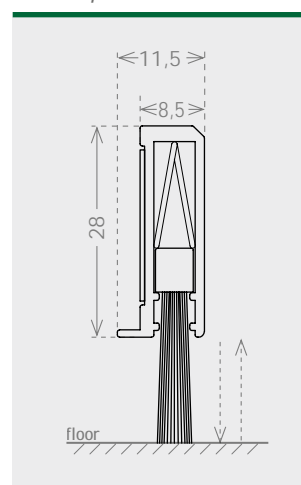

colours

SILVER

STAINLESS
STEEL

SCOTCH
BRITE

application

ALL TYPES
OF SWING DOOR

size 11,5x28 mm

seals