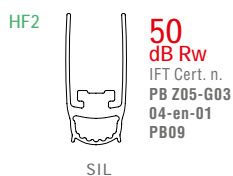

DROP 20 MINI ONE SIZE

cod. AS1330DR6ONE

plunger type

size 13x30 mm

EN A top range product, fire resistant up to 60 minutes (certified), with 50dB of noise reduction, 20 mm of maximum drop and three different fixing systems. This model can be combined with the Doppio Pulsante accessory to ensure the maximum sealing and it can be installed also on pivoting doors in combination with Actuator Pivot accessory.

certification

application

seals

fixing type

closing plug included

optional

ACTUATOR PIVOT cod. ACAPIV p. 153

IT Certificato per 60 minuti di resistenza al fuoco, 50dB di abbattimento acustico, corsa 20mm e tre diversi tipi di fissaggio possibile, un assoluto top di gamma. Può essere utilizzato anche con l'accessorio Doppio Pulsante, che permette una chiusura a terra ancora più efficace. Possibile utilizzo anche su porte pivotanti, con l'accessorio Actuator Pivot.

DE Dieses absolute Top-Modell mit 20 mm Hub und drei möglichen Befestigungsarten ist für 60 Minuten Feuerfestigkeit und 50 dB Schalldämmung zertifiziert. Kann auch mit dem Zubehörteil Doppio Pulsante verwendet werden, das eine noch wirksamere Bodenschließung ermöglicht. Mit dem Zubehörteil Actuator Pivot auch an Pivottüren anwendbar.

FR Certifié pour une tenue de 60 minutes au feu, 50dB d'abattement acoustique, course de 20mm et trois types de fixation possible, définitivement un produit haut de gamme. Il peut être utilisé avec l'accessoire Doppio Pulsante qui consent une fermeture encore plus efficace. Usage possible également sur porte pivot avec l'accessoire Actuator Pivot.