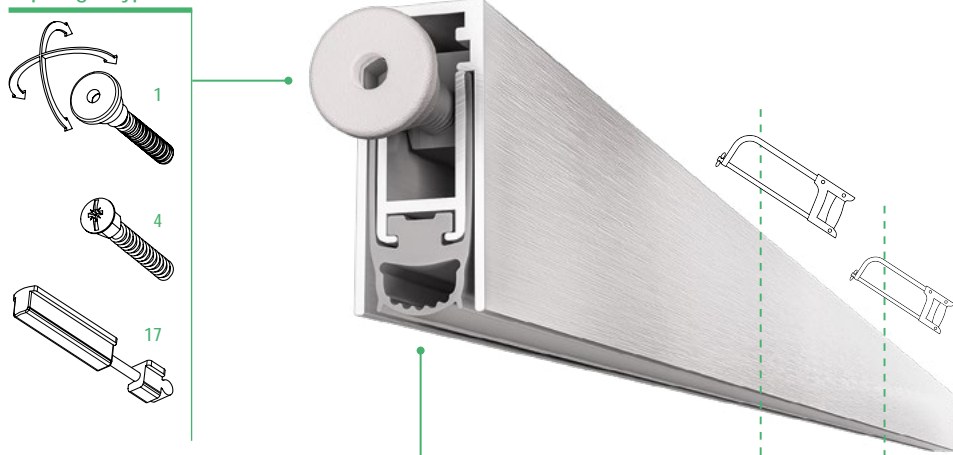

# DROP 20 MINI ONE SIZE

cod. AS1330DR6ONE

## plunger type

## size 13x30 mm

**EN** A top range product, fire resistant up to 60 minutes (certified), with 50dB of noise reduction, 20 mm of maximum drop and three different fixing systems. This model can be combined with the Doppio Pulsante accessory to ensure the maximum sealing and it can be installed also on pivoting doors in combination with Actuator Pivot accessory.