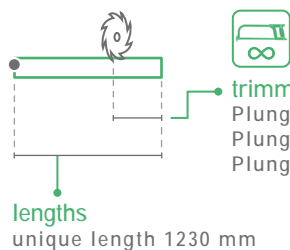

# DROP 20 MAXI ONE SIZE

cod. AS1528DR3ONE

cod. AS1530DR3ONE

**EN** A top range product, fire resistant up to 60 minutes (certified), with 52dB of noise reduction, 20 mm of maximum drop and three different fixing systems. Available with a profile of 28 mm or 30 mm height, this product can be combined with a wide range of accessories, for both two leafs doors and pivoting doors.

### trimming

Plunger 1 from 1230 to 320  
Plunger 4 from 1230 to 330  
Plunger 17 from 1230 to 370

### lengths

unique length 1230 mm