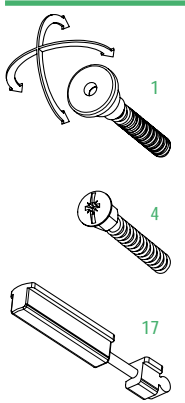

### application

TIMBER DOOR

SECURITY DOOR

### plunger type

size 15x28 mm cod. AS1528DR3ONE

size 15x30 mm cod. AS1530DR3ONE