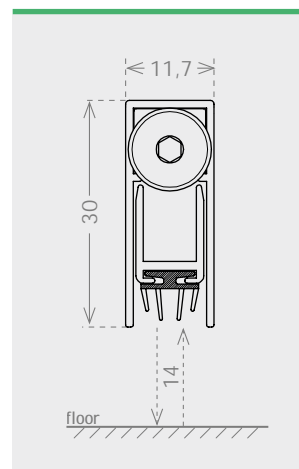

certification

application

PVC DOOR

TIMBER DOOR

SECURITY DOOR

plunger type

size 11,7x30 mm

seals