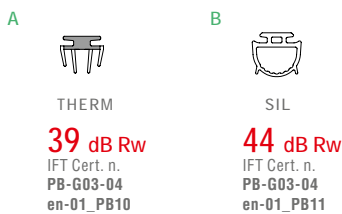

certification

application

PVC DOOR

TIMBER DOOR

SECURITY DOOR

plunger type

size 11,7x30 mm

seals