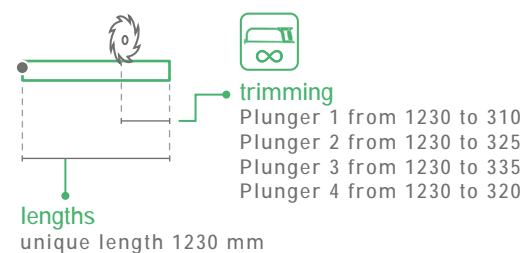

certification

application

PVC DOOR

TIMBER DOOR

SECURITY DOOR

plunger type

size 11,7x30 mm

seals