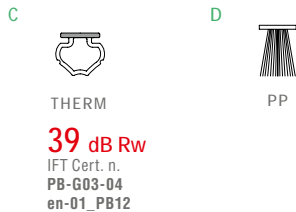

certification

application

PVC DOOR

TIMBER DOOR

SECURITY DOOR

plunger type

size 11,7x30 mm

seals