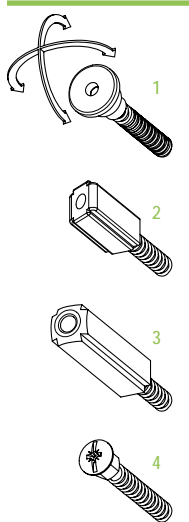

# CON GUARNIZIONE SFILABILE

cod. ASGSF

**EN** One of the all-time CCE classics, available with many different combination of seals and plungers, it guarantees a high efficiency. Its mechanism can be pulled out from both hinge and lock sides (CCE patent). This model can be installed also on pivoting doors in combination with Actuator Pivot accessory.

## lengths

330 430 530 630 730 830 930 1030 1130  
1230 1330 1430 1530 1630 1730 1830 mm

## size 13x28 mm