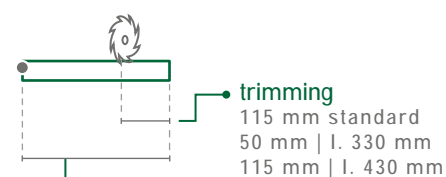

lengths

330 430 530 630 730 830 930 1030 1130 1230
1330 1430 1530 1630 1730 1830 mm

colours

SILVER
ANODISED

application

ALL TYPES
OF SWING DOOR

closing plug included

size 13,5x151 mm