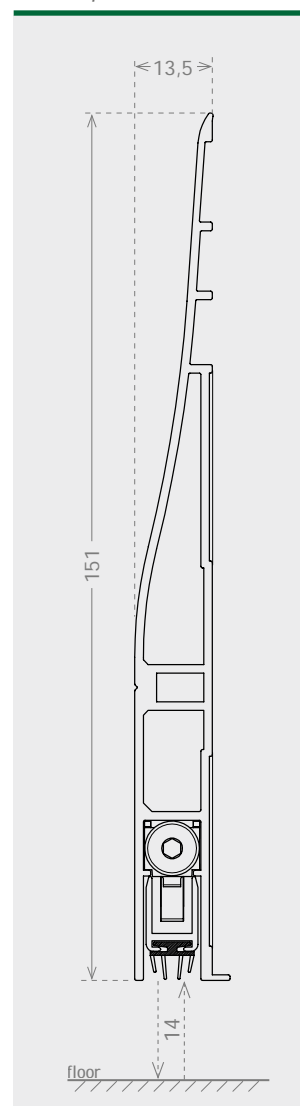

lengths

330 430 530 630 730 830 930 1030 1130 1230
1330 1430 1530 1630 1730 1830 mm

colours

SILVER
ANODISED

application

ALL TYPES
OF SWING DOOR

closing plug included

size 13,5x151 mm