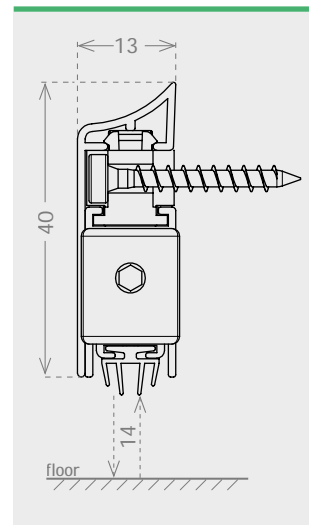

colours

WHITE

BROWN

SILVER ANODISED

application

ALL TYPES OF SWING DOOR

plunger type

size 13x40 mm