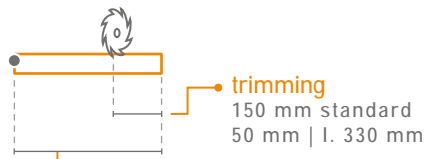

lengths
330 430 530 630 730 830 930 1030 1130 1230 mm

certification

application

ALUMINIUM
DOOR

SECURITY
DOOR

PVC
DOOR

plunger type

size 16,6x18 mm