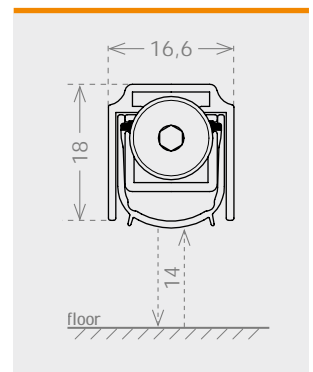

lengths
330 430 530 630 730 830 930 1030 1130 1230 mm

certification

application

ALUMINIUM
DOOR

SECURITY
DOOR

PVC
DOOR

plunger type

size 16,6x18 mm