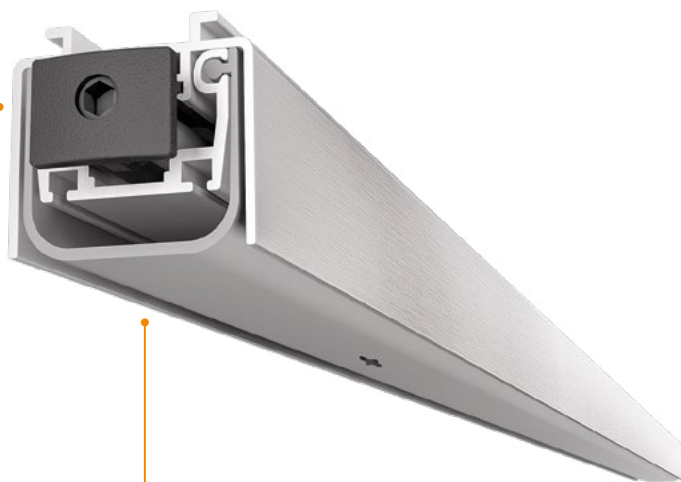

ACOUSTIC ALU EUROGROOVE

cod. ASACAGR

EN Alternative version of the Acoustic Alu, conceived for the upper part of the aluminum profile to fit perfectly in the Euro groove. Its structure, identical to the classic model, allows the same combination of plungers and the same acoustic performances.

trimming

150 mm standard
50 mm | l. 330 mm
110 mm | l. 430 mm

lengths

330 430 530 630 730 830 930 1030 1130 1230
1330 1430 1530 mm

certification

application

plunger type