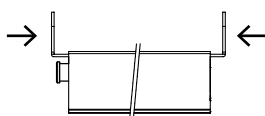

fixing type

2F

1F