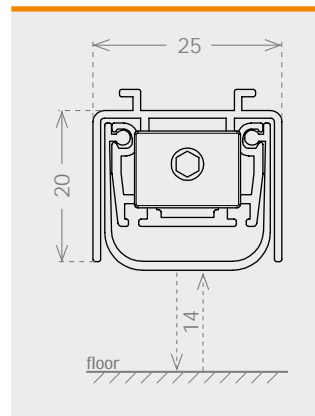

trimming

150 mm standard
50 mm | l. 330 mm
110 mm | l. 430 mm

lengths

330 430 530 630 730 830 930 1030 1130 1230
1330 1430 1530 mm

certification

application

ALUMINIUM DOOR

SECURITY DOOR

PVC DOOR

plunger type

size 25x20 mm

seals

GA

THERM

50 dB Rw
IFT Cert. n.
PB-G03-04-en
01_PB01

fixing type