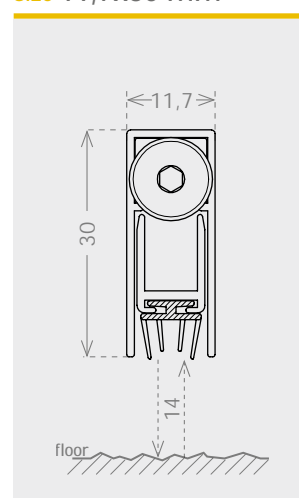

12x30 FILLER

cod. AS1230FIL

EN The seal adapts to every kind of uneven floors with joints or bumps. Light and inexpensive, this model is equipped with Filler seal.

lengths

330 430 530 630 730 830 930 1030 1130
1230 1330 1430 1530 1630 1730 1830 mm

application

PVC DOOR

TIMBER DOOR

SECURITY DOOR

plunger type

size 11,7x30 mm

seals

FL2

THERM

39 dB Rw

fixing type

2F

3F

closing plug included

optional

Z